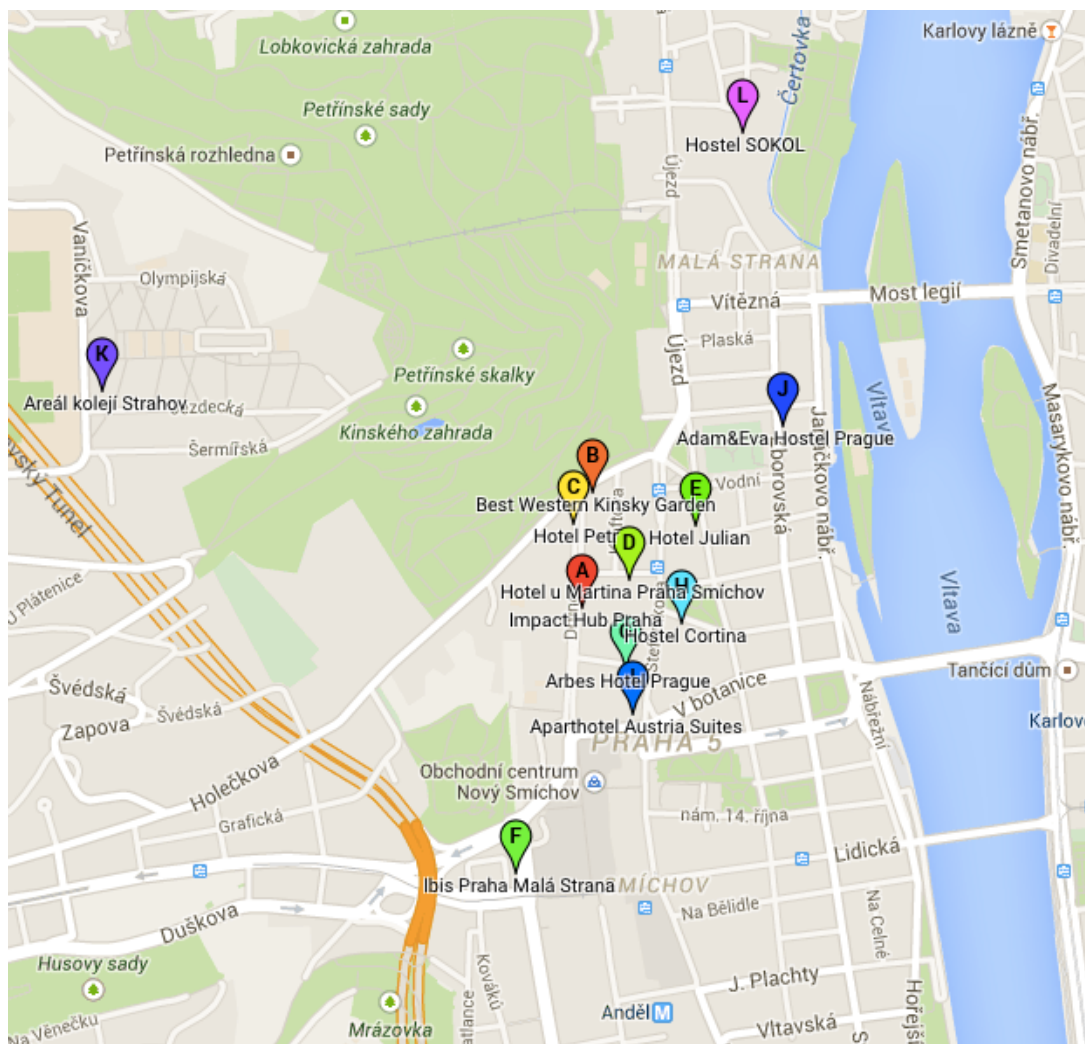

Overview of possible accommodation around Impact HUB Prague (Drtinova 10, Praha 5)

- B** - Best Western Kinsky Garden, from 89 EUR/night
- C** - Hotel Petr, from 110 EUR/night
- E** - Hotel Julian, from 120 EUR/night
- F** - Ibis Praha Malá Strana, from 85 EUR/night
- G** - Arbes Hotel Prague, from 85 EUR/night
- I** - Aparthotel Austria Suites, from 67 EUR/night
- L** - Hostel SOKOL, from 30 EUR/night
- J** - Adam&Eva Hostel Prague, from 25 EUR/night
- H** - Hostel Cortina, from 25 EUR/night
- K** - Areál kolejí Strahov, from 15 EUR/night (hostel Strahov, university dormitory)

Or you can search for **private accommodation** through [AIRBNB](#)
Possible discounts may be found on www.booking.com

Online map can be found [here](#).